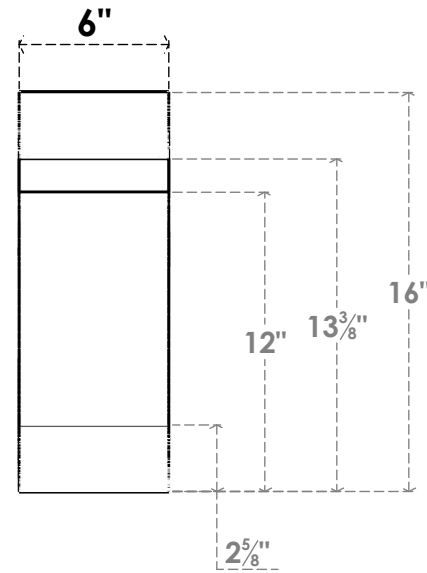

ITEM NUMBER: BRCPC060X08000X16000OLY

6"W X 8"D X 16"H OLYMPIC ARCHITECTURAL GRADE PVC CLOSED KNEE BRACE

SIDE PROFILE

FRONT PROFILE

ISOMETRIC

EKENA MILLWORK
2300 WEST MAIN ST.
CLARKSVILLE, TX 75426
TOLL FREE: 866-607-0453
WWW.EKENAMILLWORK.COM

NOTES

1. INSTALLATION TO BE COMPLETED IN ACCORDANCE WITH MANUFACTURER'S SPECIFICATIONS.
2. DRAWING MAY NOT BE TO SCALE
3. THIS DRAWING IS INTENDED FOR DESIGN AND PLANNING PURPOSES ONLY.
4. ALL INFORMATION CONTAINED HEREIN WAS CURRENT AT THE TIME OF DEVELOPMENT BUT MUST BE REVIEWED AND APPROVED BY THE PRODUCT MANUFACTURER TO BE CONSIDERED ACCURATE.
5. ARCHITECTURAL GRADE PVC PRODUCTS ARE MADE FROM EXPANDED CELLULAR PVC AND COME NATURALLY WHITE BUT MAY BE PAINTED