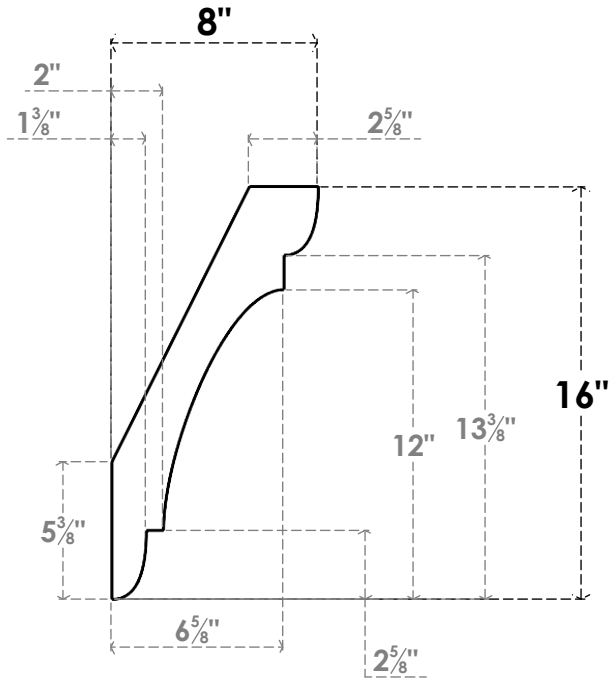

ITEM NUMBER: BRCPC060X08000X16000OLY

6"W X 8"D X 16"H OLYMPIC ARCHITECTURAL GRADE PVC CLOSED KNEE BRACE

SIDE PROFILE

FRONT PROFILE

ISOMETRIC

EKENA MILLWORK
2300 WEST MAIN ST.
CLARKSVILLE, TX 75426
TOLL FREE: 866-607-0453
WWW.EKENAMILLWORK.COM